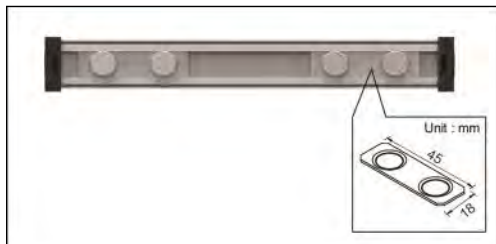

線性燈

LINE RANGE

QT28

可選高低色溫或 RGB 光源，可被 DMX512 訊號控制燈光顏色。燈具使用強力磁鐵吸附或彈簧扣夾安裝，安裝維護快速便利。可應用於燈光展演、椅下空間、氛圍營造和輪廓照明。

Choice of warm and cool color temperature or RGB light source with DMX512 control compatibility. The luminaire uses strong magnet or spring clip for quick and easy installation and maintenance. Suitable for lighting performance, indirect lighting, ambiance creation and contour lighting.

Website

燈體 | 鋁擠型
側蓋 | 工程塑鋼
防護等級 | IP65

Luminaire | Aluminium extrusion
Side cover | Plastic steel
Protection class | IP65

安裝固定 Installation and fixing :

彈簧扣夾固定 Spring clip fixing

強力磁鐵吸附 Strong magnet adsorption