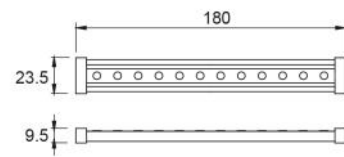

線性燈

LINE RANGE

QT28

可選高低色溫或 RGB 光源，可被 DMX512 訊號控制燈光顏色。燈具使用強力磁鐵吸附或彈簧扣夾安裝，安裝維護快速便利。可應用於燈光展演、椅下空間、氛圍營造和輪廓照明。

Choice of warm and cool color temperature or RGB light source with DMX512 control compatibility. The luminaire uses strong magnet or spring clip for quick and easy installation and maintenance. Suitable for lighting performance, indirect lighting, ambiance creation and contour lighting.

Website

燈體 | 鋁擠型
側蓋 | 工程塑鋼
防護等級 | IP65

Luminaire | Aluminium extrusion
Side cover | Plastic steel
Protection class | IP65

安裝固定 Installation and fixing :

彈簧扣夾固定 Spring clip fixing

強力磁鐵吸附 Strong magnet adsorption

Unit : mm

光源 Light source	瓦數 Wattage	額定電壓 Voltage	色溫 CCT	發光角度 Beam angle
LED	2W	DC24V	3000K / 7000K / RGB	120°

— 00 / 180 PLANE — 90 / 270 PLANE