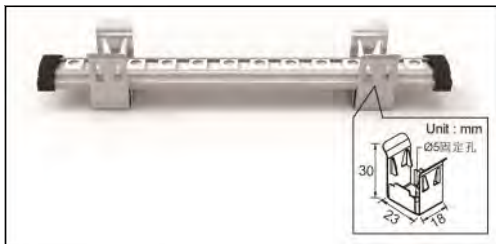

線性燈

LINE RANGE

QT28

可選高低色溫或 RGB 光源，可被 DMX512 訊號控制燈光顏色。燈具使用強力磁鐵吸附或彈簧扣夾安裝，安裝維護快速便利。可應用於燈光展演、椅下空間、氛圍營造和輪廓照明。

Choice of warm and cool color temperature or RGB light source with DMX512 control compatibility. The luminaire uses strong magnet or spring clip for quick and easy installation and maintenance. Suitable for lighting performance, indirect lighting, ambiance creation and contour lighting.

Website

燈體 | 鋁擠型
側蓋 | 工程塑鋼
防護等級 | IP65

Luminaire | Aluminium extrusion
Side cover | Plastic steel
Protection class | IP65

安裝固定 Installation and fixing :

彈簧扣夾固定 Spring clip fixing

強力磁鐵吸附 Strong magnet adsorption